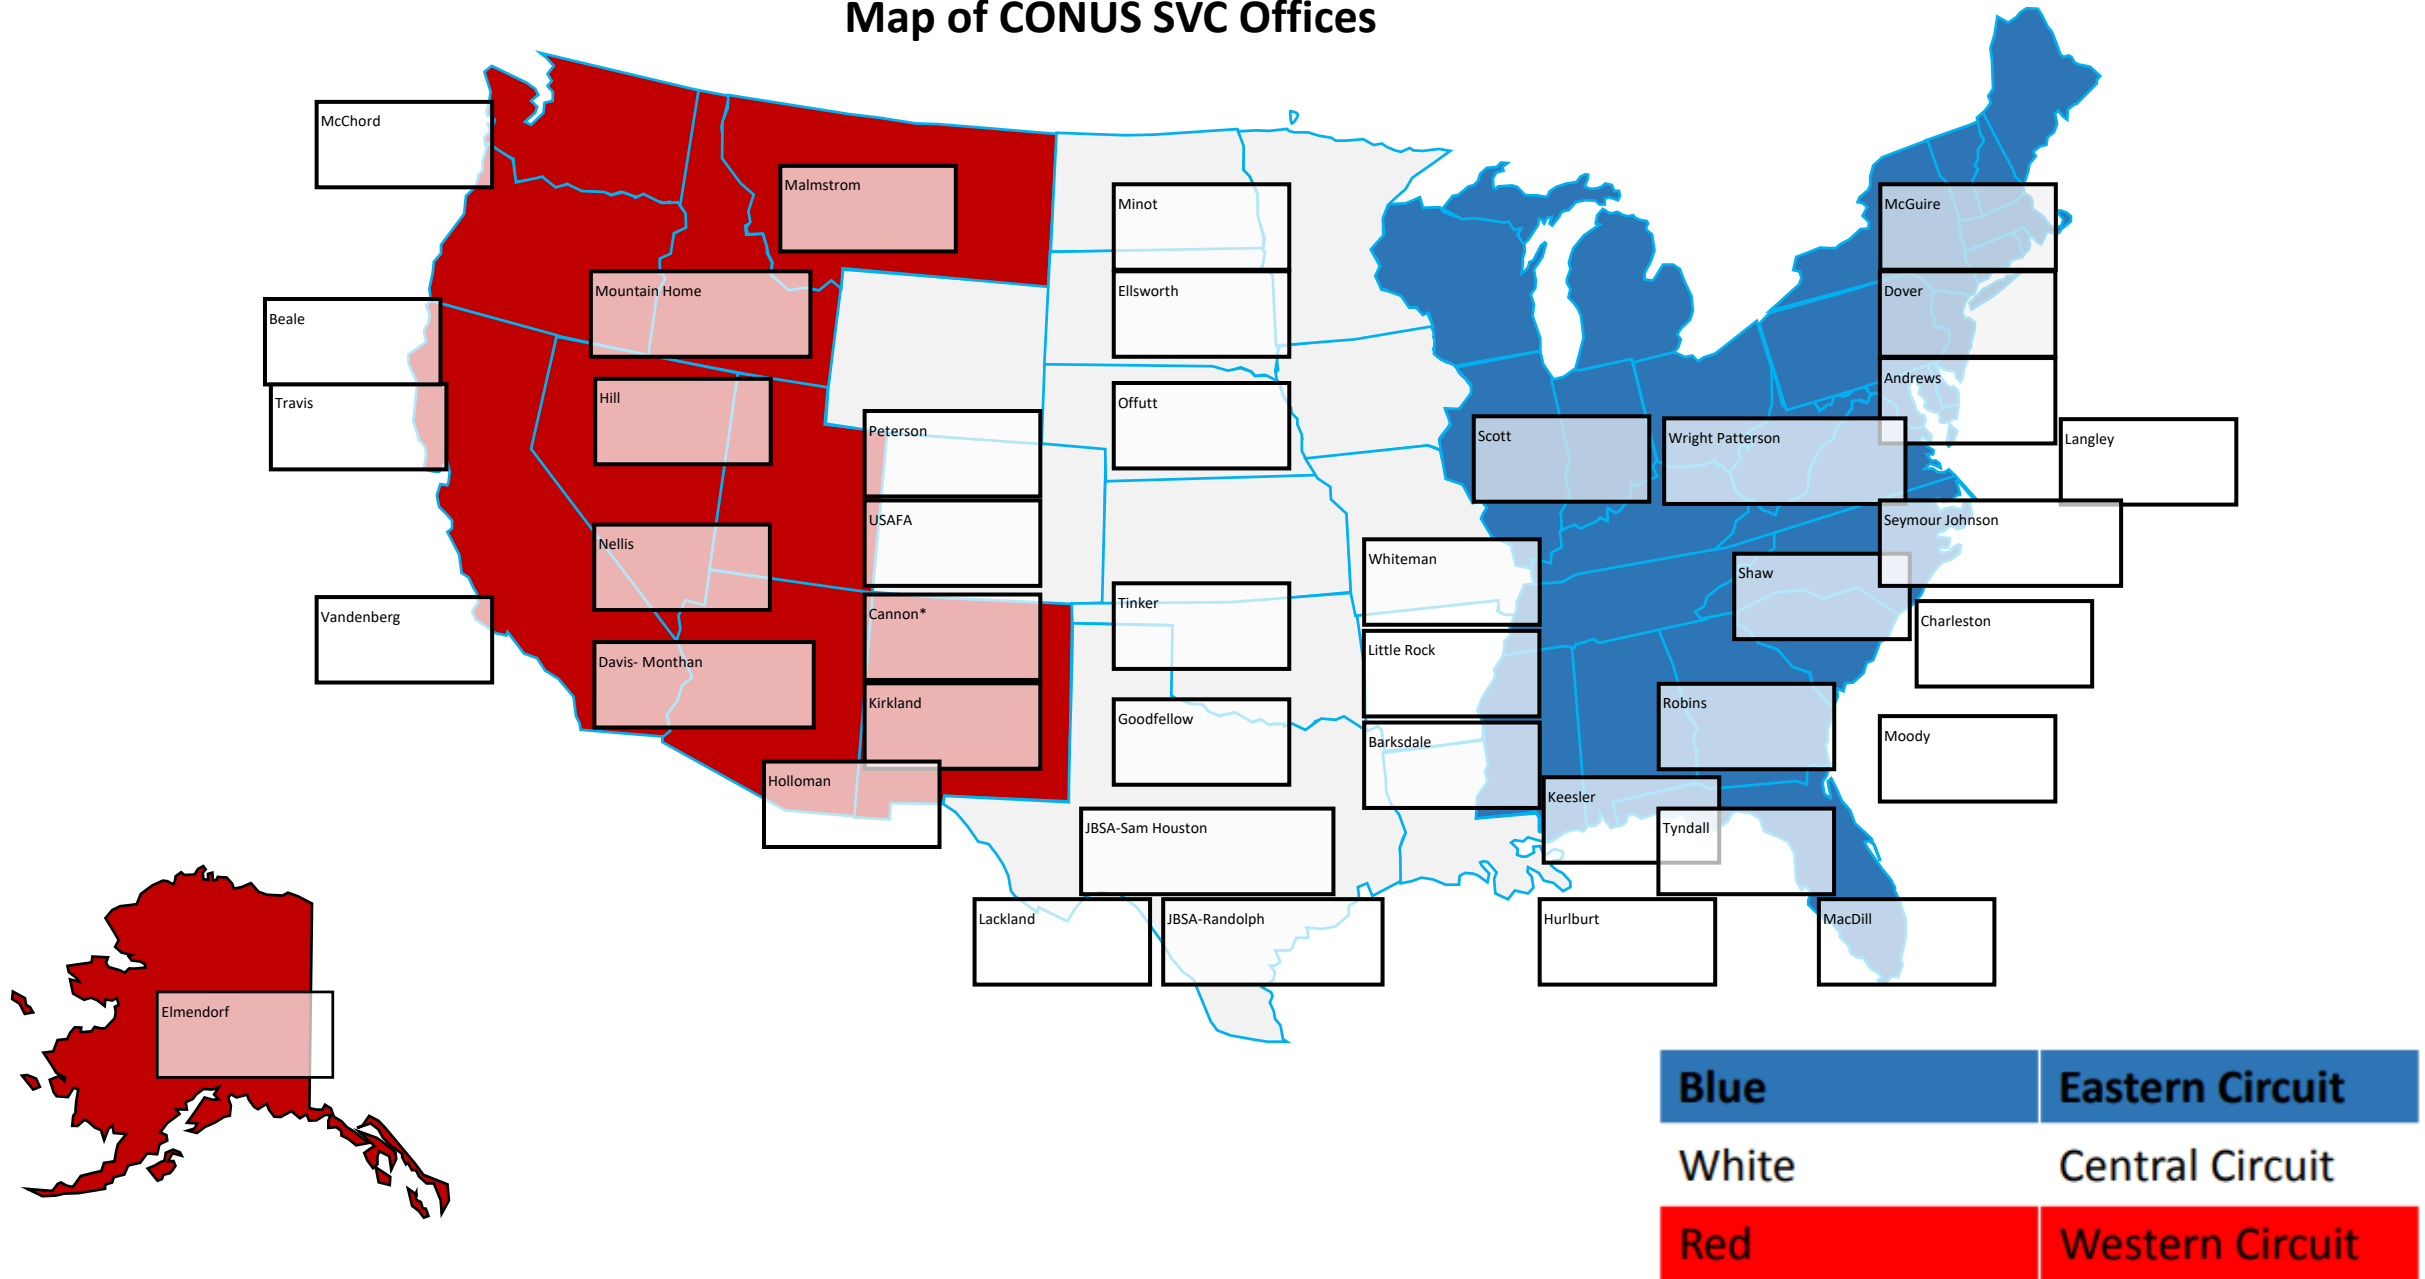

Map of CONUS SVC Offices

Map of OCONUS SVC Offices

Grey	European Circuit
Dark Blue	Pacific Circuit