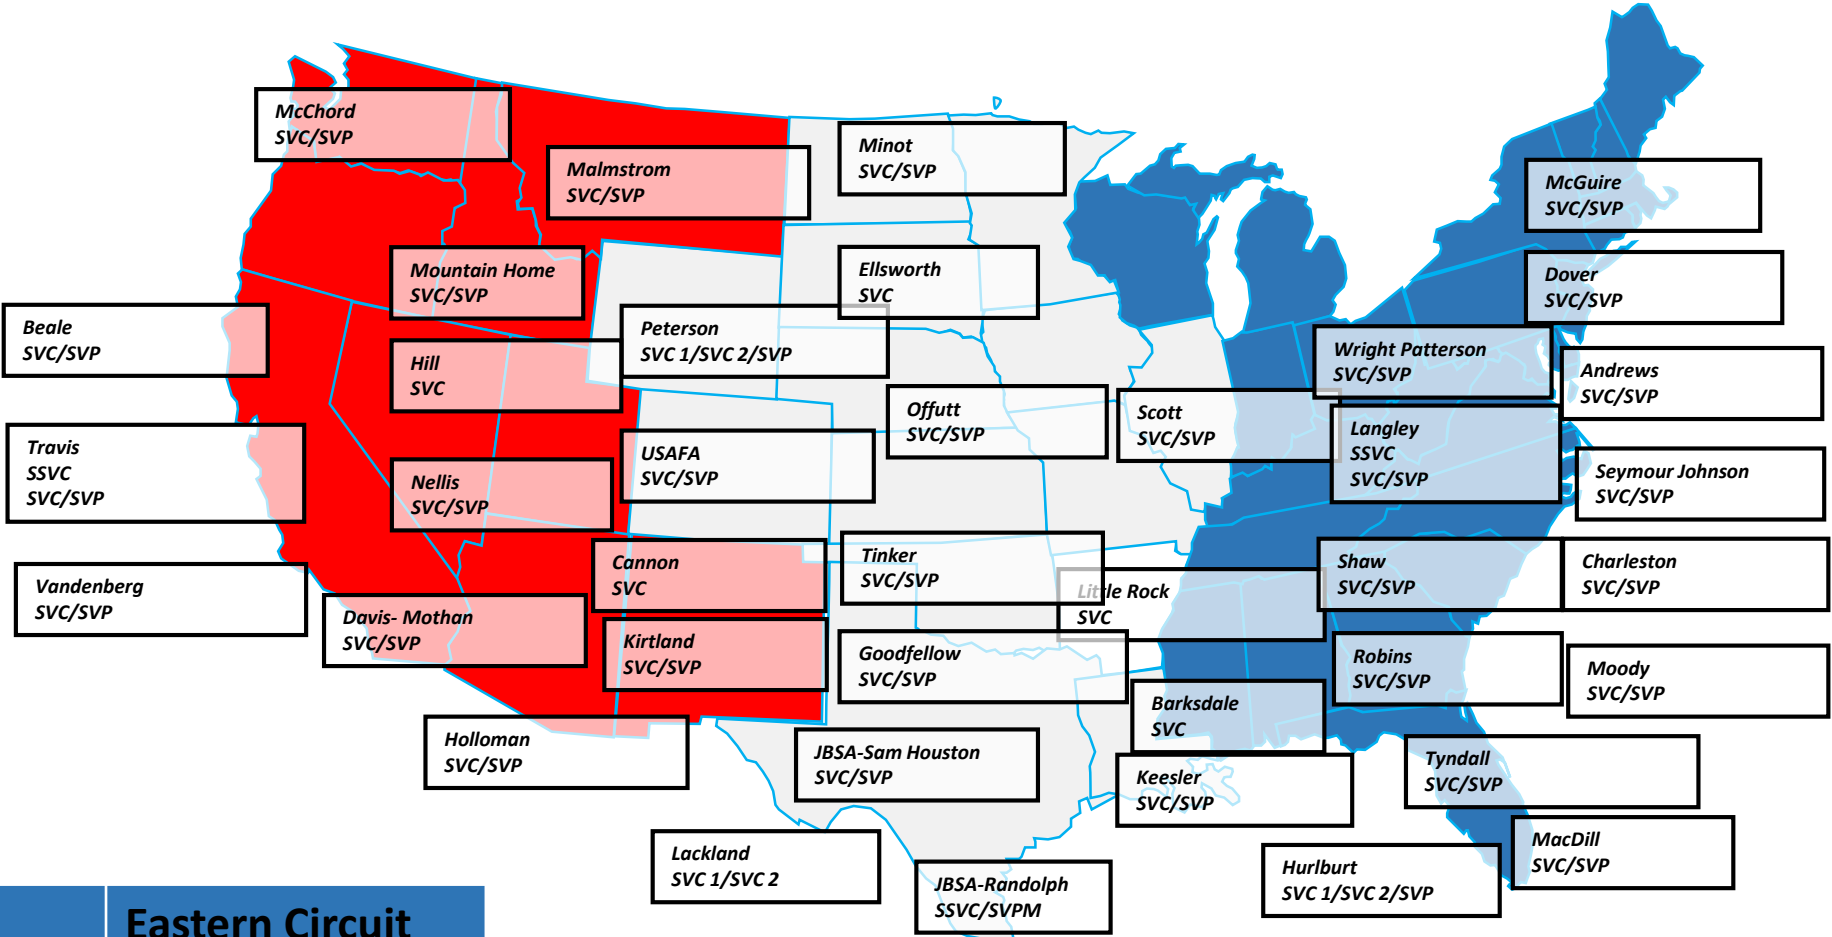

2017 Map of CONUS SVC Offices

Blue	Eastern Circuit
White	Central Circuit
Red	Western Circuit

2017 Map of OCONUS SVC Offices

Grey	European Circuit
Dark Blue	Pacific Circuit